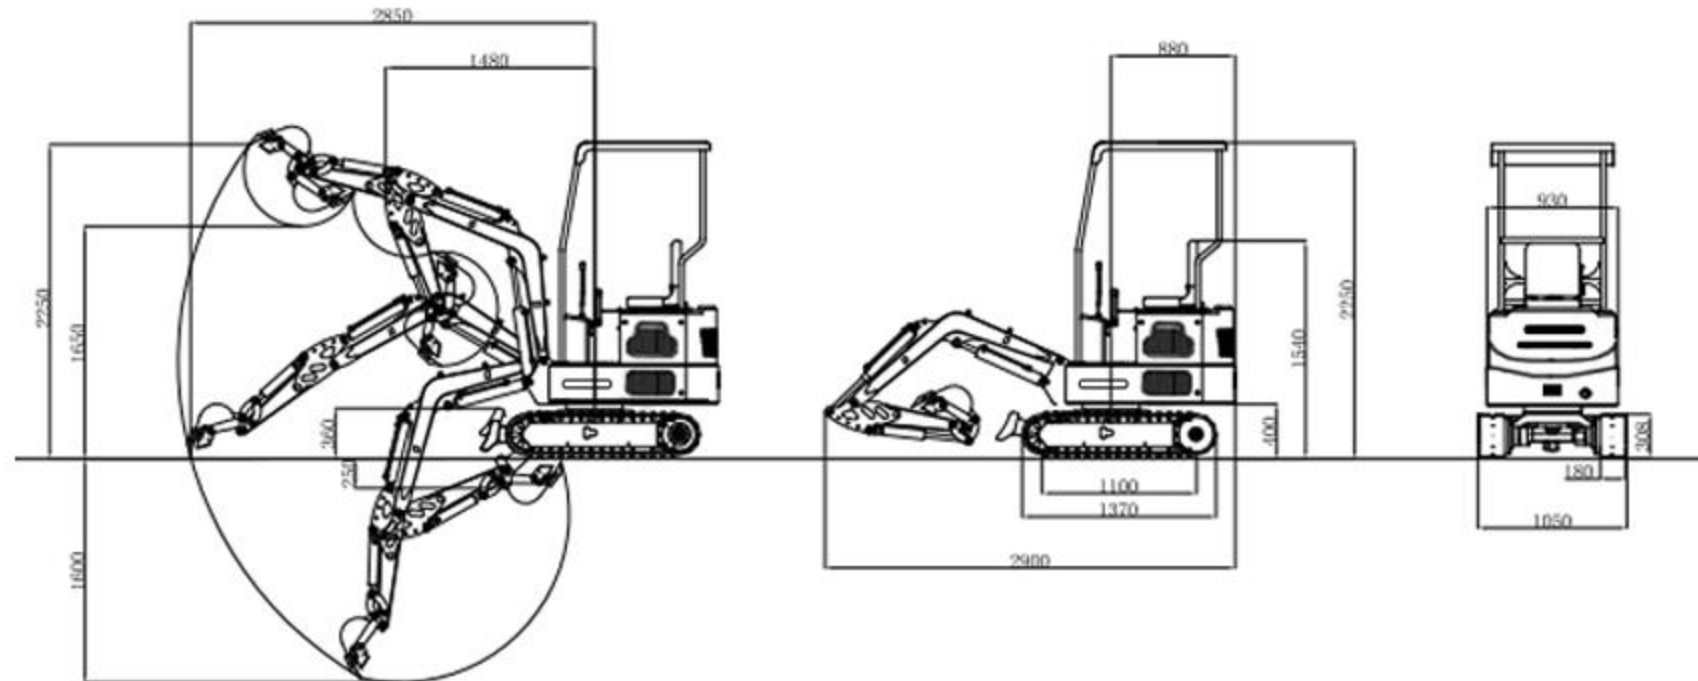

R325

Mini excavator

Buckets

Auger

Rake

Toothless bucket

Ripper

Breaker

Grapple

Grab bucket

Thumb clip

Quick hitch

Product parameters

Total Weight	1500kg	Maximum unloading height	1970mm
Total length	2900mm	Minimum ground clearance	393mm
Total width	1100mm	engine brand	Changchai/Yanmar/Kubota
Total height	2250mm	engine model	EV80/370/D902
Maximum digging radius	2850mm	Output Power	12kw/10kw/11.8kw
Maximum excavation depth	1700mm	Walking speed	0-1.5km/h
Maximum excavation height	2510mm	Climbing angle	30%